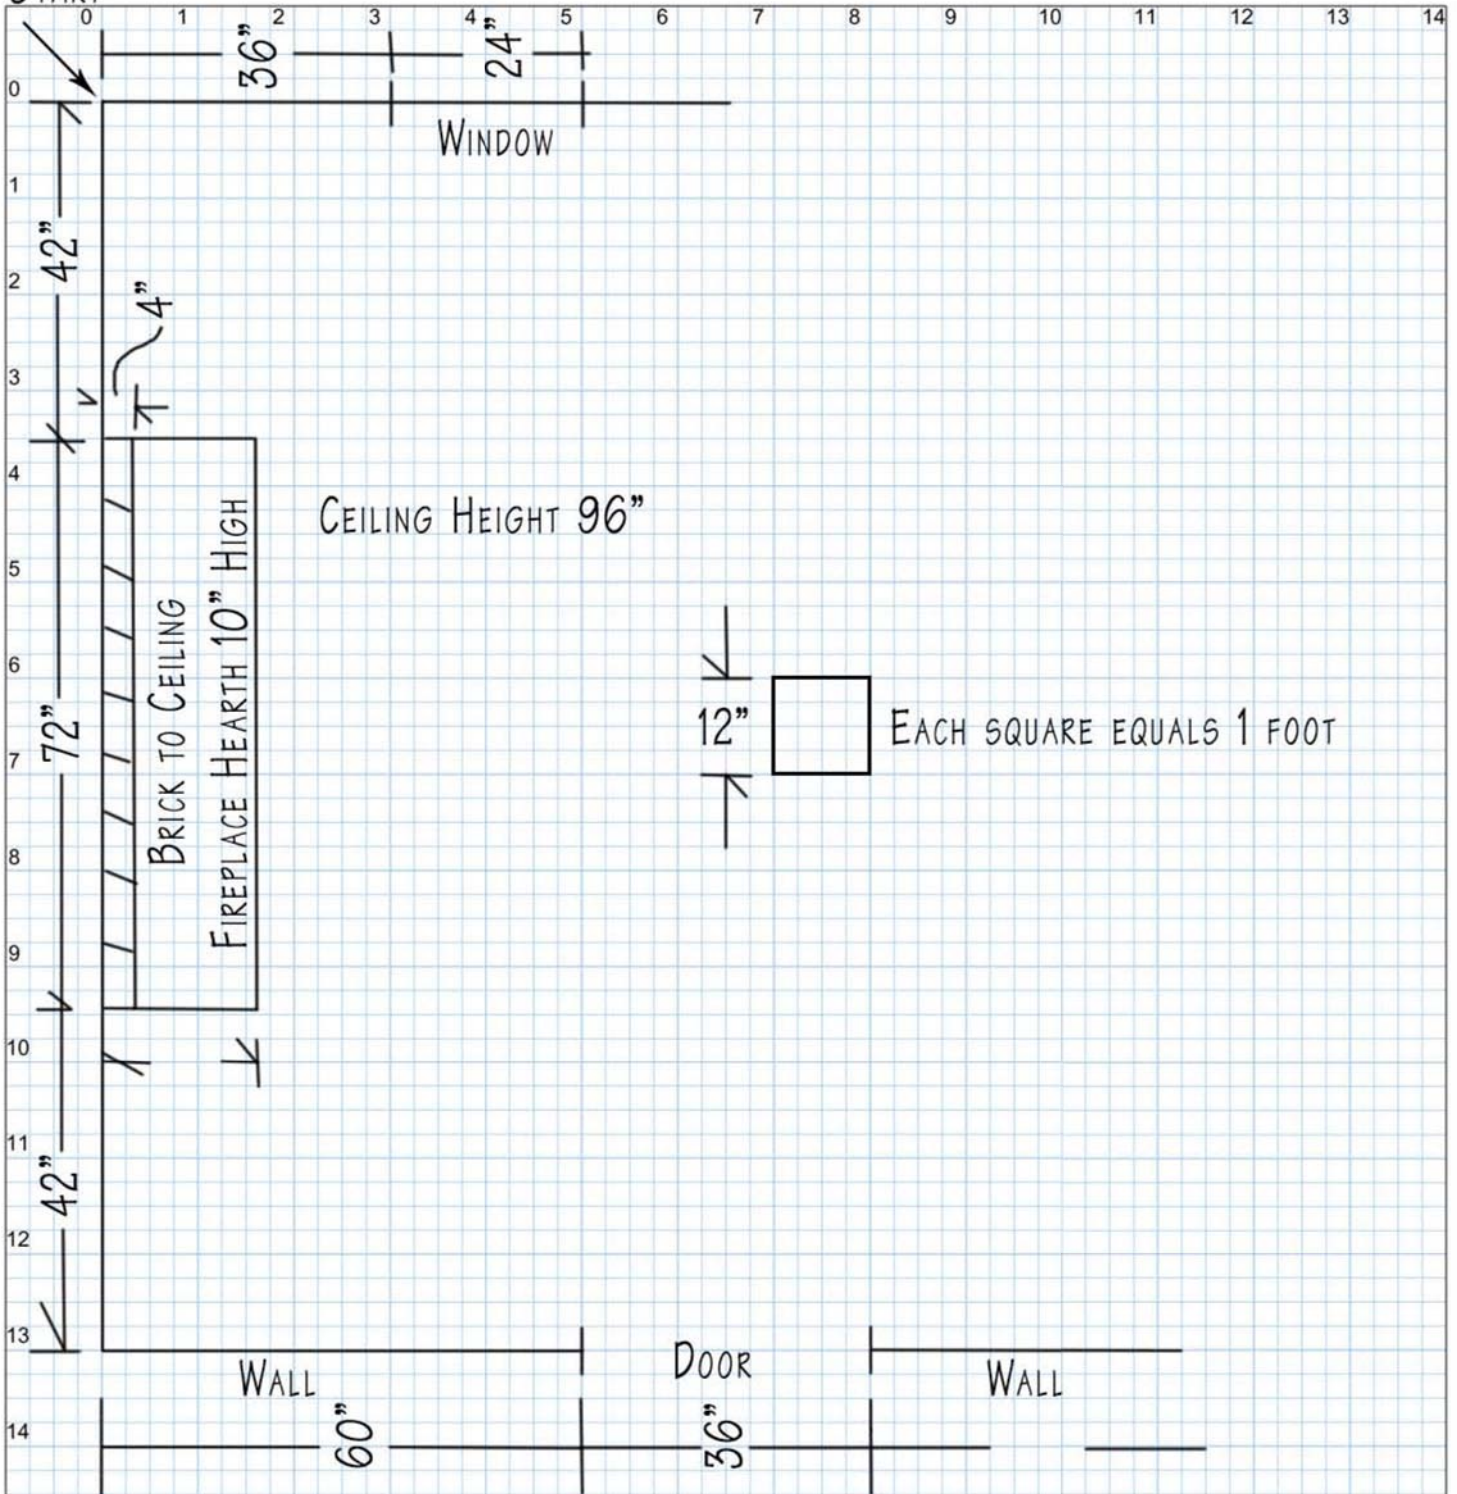

START

EXAMPLE