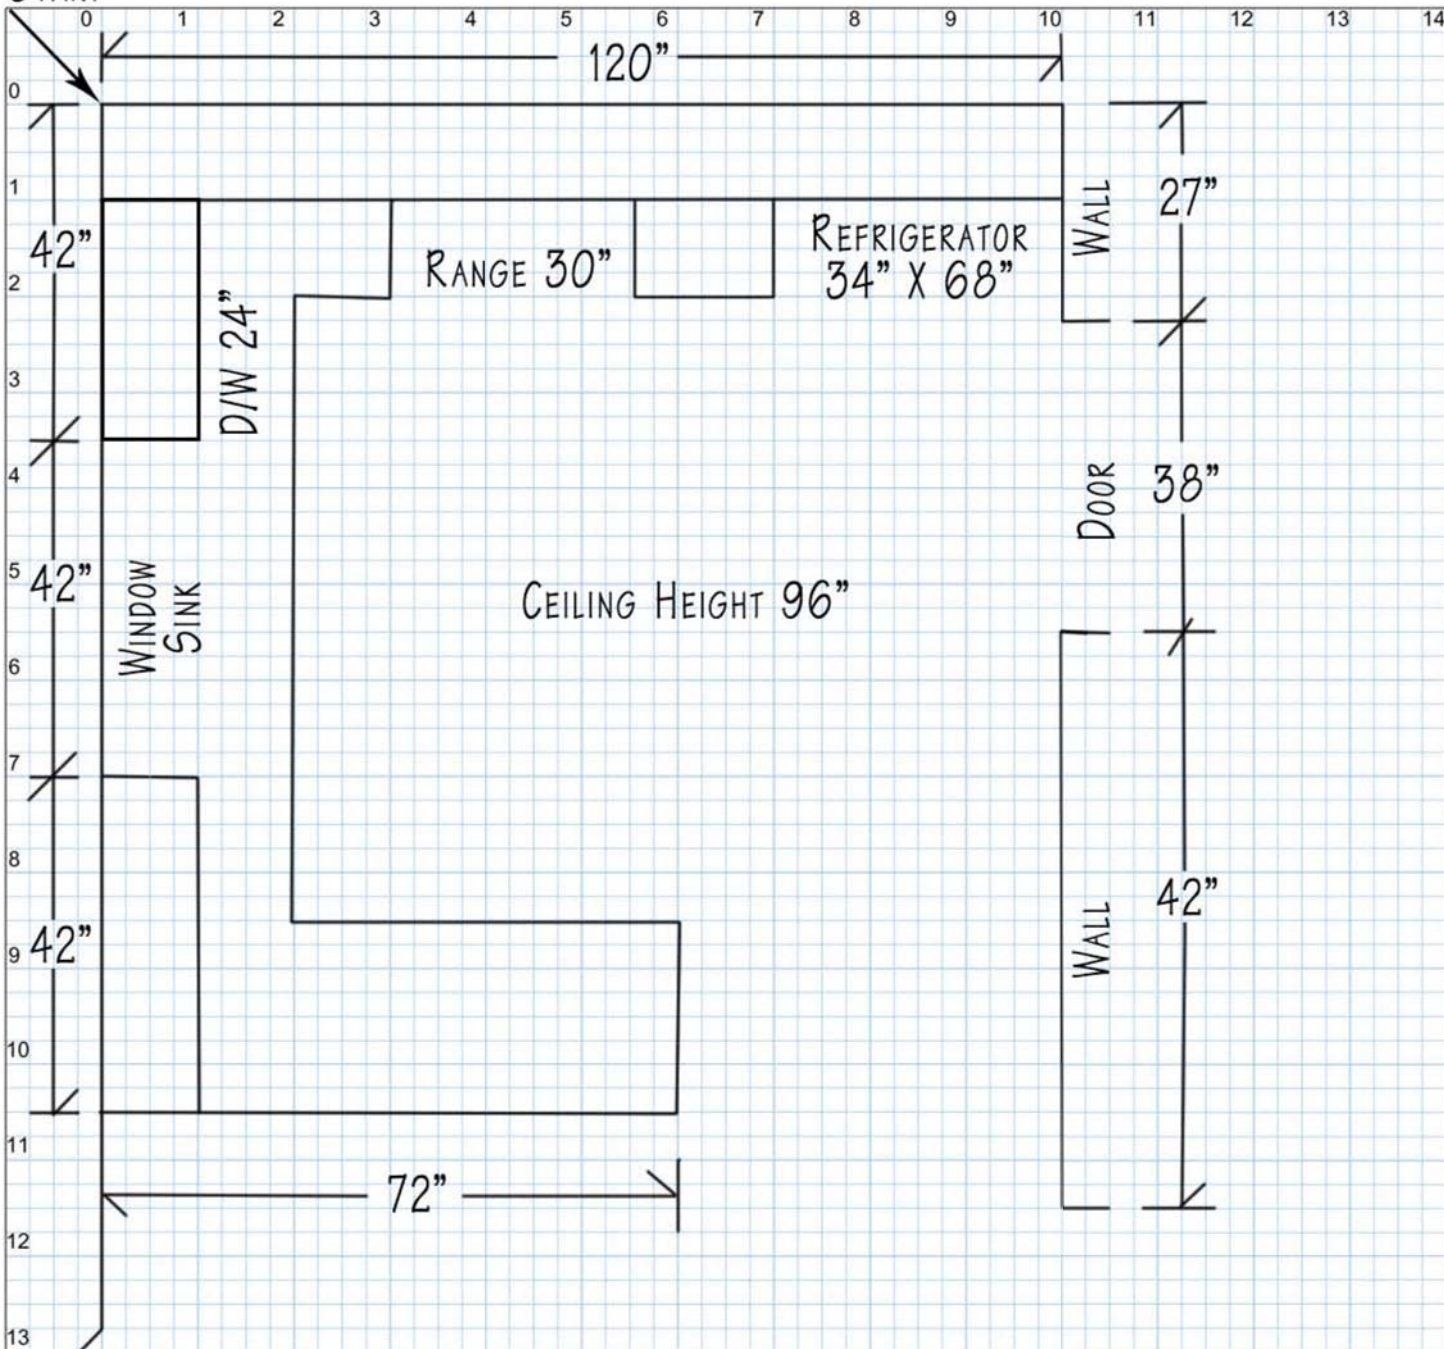

START

DESCRIPTION

9461 Deerwood Lane • Maple Grove, MN 55369 DESIGNER  
Office: (763) 424-2775 • Fax: (763) 424-9547

DATE

SCALE:  
1'0" = 1/2"

DATE REVISED

START

EACH SQUARE EQUAL 1 FOOT